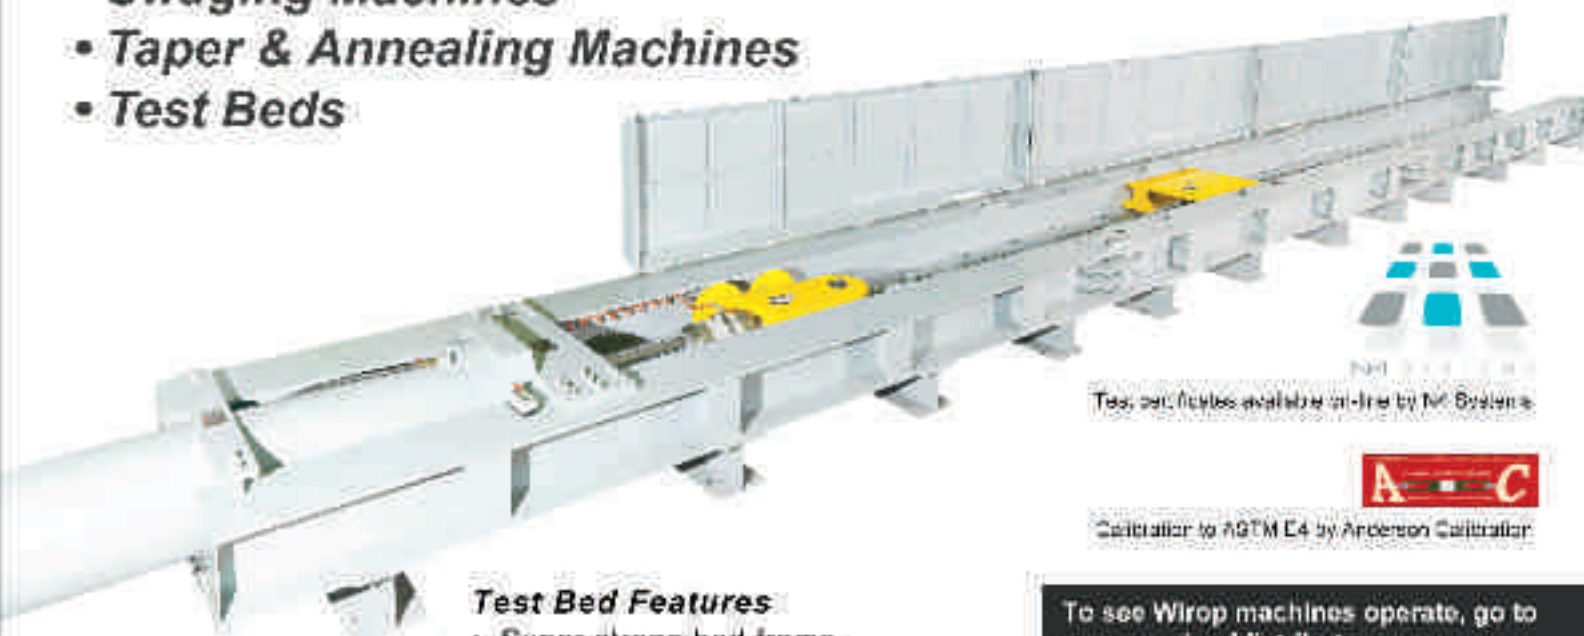

- **Swaging Machines**
- **Taper & Annealing Machines**
- **Test Beds**

Test bed fixtures available on-line by M System

Calibrator to ASTM E4 by Anderson Calibration

Test Bed Features

- Super strong bed frame.
- New, simple to operate software.
- Certificates can be linked on-line.
- Except for largest capacity machines, bed requires no foundation work.

- Flemish eye sleeves in stock up to 6 inches.
- 1 & 2 piece stainless steel sleeves.
- Steel buttons and oval sleeves.
- Aluminum DIN standard sleeves.