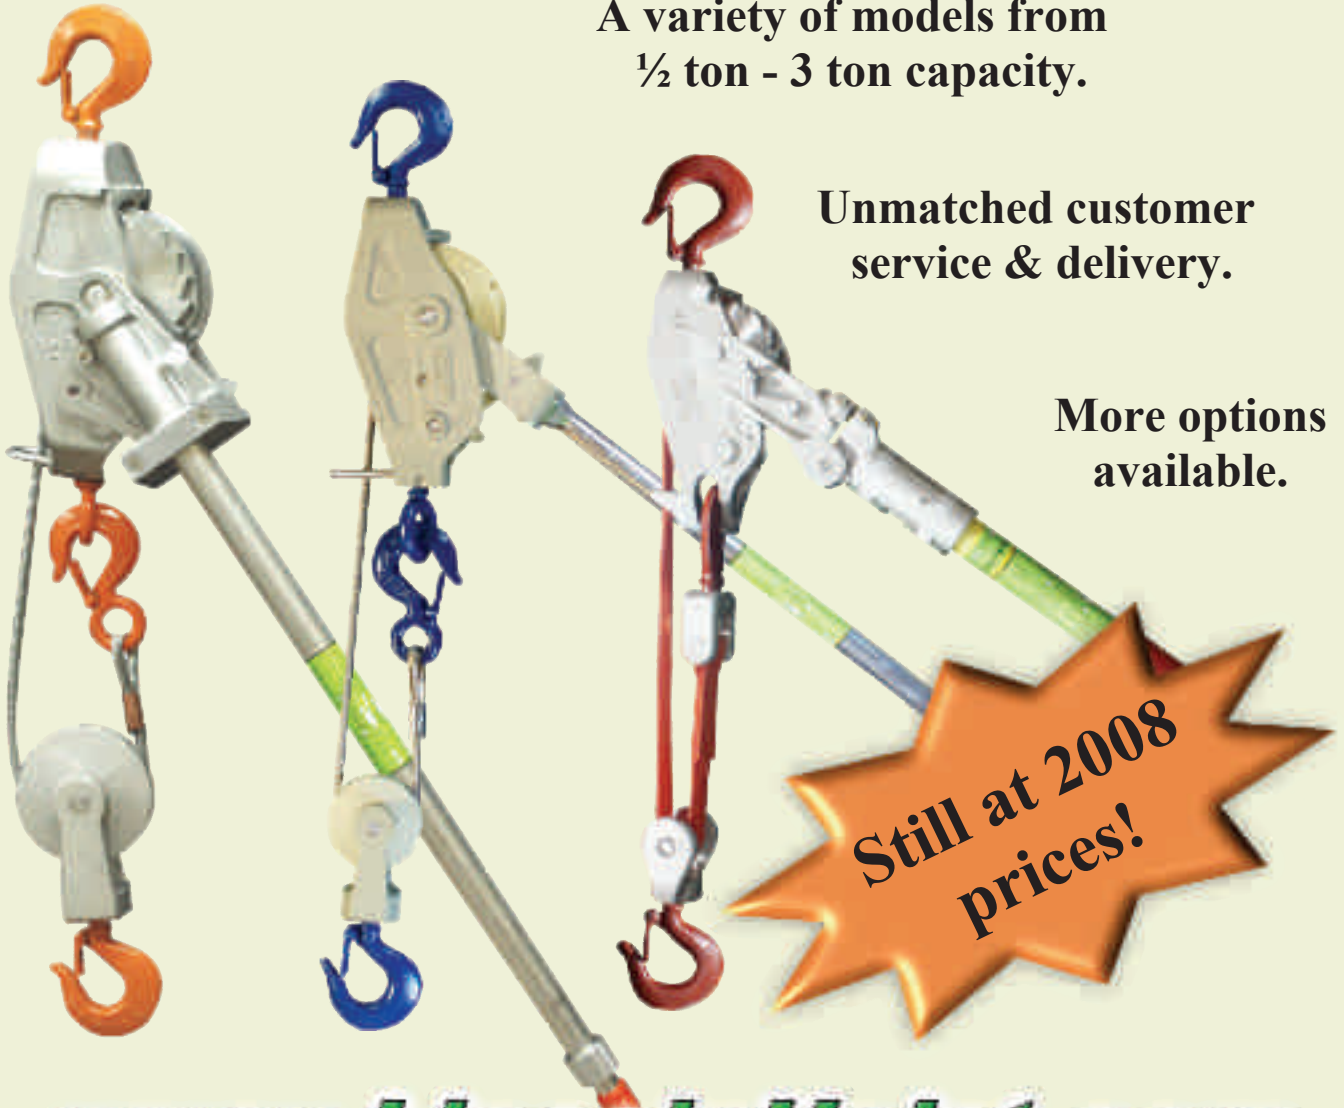

Lincoln Hoist[®]

The Original. Since 1949.

A variety of models from
½ ton - 3 ton capacity.

Unmatched customer
service & delivery.

More options
available.

www.LincolnHoist.com

**Made in the USA
since 1949.**